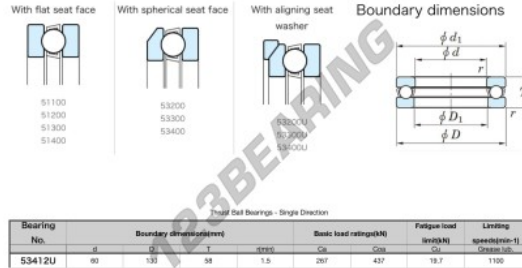

### PRODUCT FEATURES

Brand	JTEKT
N° Ean13	3616060803962
Inside diameter	60 mm
Outside diameter	130 mm
Thickness	58 mm
Limiting speed	1100 rpm
Dynamic load	267 kN
Static load	437 kN
Packaging	1

[contact@123bearing.ie](mailto:contact@123bearing.ie)