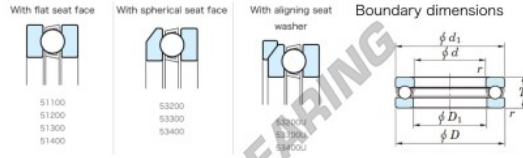

## Thrust ball bearing 53200U-JTEKT - 53200U-JTEKT

<https://www.123bearing.ie/bearing-housing/deep-groove-bearing/thrust/53200u-jtekt>

Thrust Ball Bearings - Single Direction

Bearing No.	Boundary dimensions (mm)				Basic load ratings (kN)		Fatigue load limit (kN)	Limiting speed (min-1)
	d	D	B	r	C <sub>0</sub>	C		
53200U	10	26	13	0.6	15.8	17.1	0.77	5700

### PRODUCT FEATURES

Brand	JTEKT
N° Ean13	3616060803689
Inside diameter	10 mm
Outside diameter	26 mm
Thickness	13 mm
Limiting speed	5700 rpm
Dynamic load	15.8 kN
Static load	17.1 kN
Packaging	1

[contact@123bearing.ie](mailto:contact@123bearing.ie)