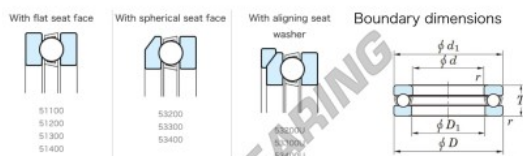

Thrust ball bearing 53232-JTEKT - 53232-JTEKT

<https://www.123bearing.ie/bearing-housing/deep-groove-bearing/thrust/53232-jtekt>

Thrust Ball Bearings - Single Direction

Bearing No.	Boundary dimensions (mm)				Basic load ratings (kN)		Fatigue load limit (kN)	Limiting speed (min-1)
	d	D	T	r	C ₀	C	C ₀	Speed (min-1)
53232	160	225	54.7	1.5	279	718	23.4	810

PRODUCT FEATURES

Brand	JTEKT
N° Ean13	3616060803511
Inside diameter	160 mm
Outside diameter	225 mm
Thickness	54.7 mm
Limiting speed	810 rpm
Dynamic load	279 kN
Static load	718 kN
Packaging	1

contact@123bearing.ie