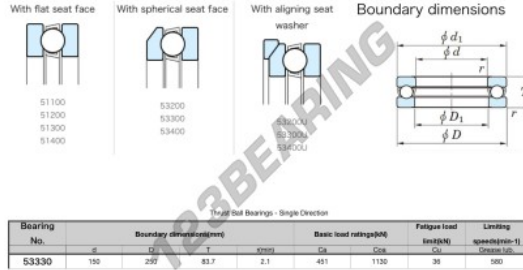

### PRODUCT FEATURES

Brand	JTEKT
N° Ean13	3616060803504
Inside diameter	150 mm
Outside diameter	250 mm
Thickness	83.7 mm
Limiting speed	580 rpm
Dynamic load	451 kN
Static load	1130 kN
Packaging	1

[contact@123bearing.ie](mailto:contact@123bearing.ie)