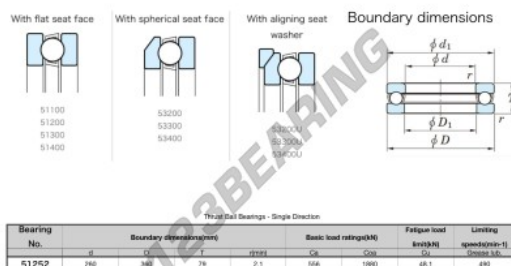

Thrust ball bearing 51252-JTEKT - 51252-JTEKT

<https://www.123bearing.ie/bearing-housing/deep-groove-bearing/thrust/51252-jtekt>

PRODUCT FEATURES

Brand	JTEKT
N° Ean13	3616060803016
Inside diameter	260 mm
Outside diameter	360 mm
Thickness	79 mm
Limiting speed	490 rpm
Dynamic load	556 kN
Static load	1880 kN
Packaging	1