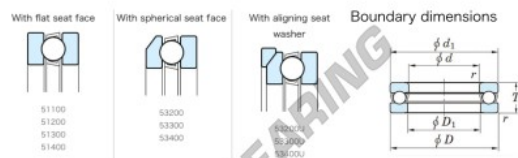

## Thrust ball bearing 51144-JTEKT - 51144-JTEKT

<https://www.123bearing.ie/bearing-housing/deep-groove-bearing/thrust/51144-jtekt>

Thrust Ball Bearings - Single Direction

Bearing No.	Boundary dimensions (mm)			r	Basic load ratings (kN)	Fatigue load		Limiting speed (rpm)
	d	D	T			C <sub>10</sub>	C <sub>90</sub>	
51144	220	270	37	1.1	221	740	21.3	880

### PRODUCT FEATURES

Brand	JTEKT
N° Ean13	4549250218903
Inside diameter	220 mm
Outside diameter	270 mm
Thickness	37 mm
Limiting speed	880 rpm
Dynamic load	221 kN
Static load	740 kN
Packaging	1

[contact@123bearing.ie](mailto:contact@123bearing.ie)