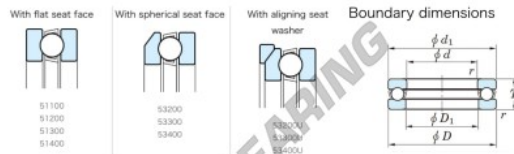

Thrust ball bearing 51436-JTEKT - 51436-JTEKT

<https://www.123bearing.ie/bearing-housing/deep-groove-bearing/thrust/51436-jtekt>

Thrust Ball Bearings - Single Direction

Bearing No.	Boundary dimensions (mm)				Basic load ratings (kN)		Fatigue load limiting speed (min-1)	
	d	D	T	BT	C ₀	C	C ₀	C
51436	180	360	140	5	928	2730	75.1	320

PRODUCT FEATURES

Brand	JTEKT
N° Ean13	3616060802897
Inside diameter	180 mm
Outside diameter	360 mm
Thickness	140 mm
Limiting speed	320 rpm
Dynamic load	928 kN
Static load	2730 kN
Packaging	1

contact@123bearing.ie