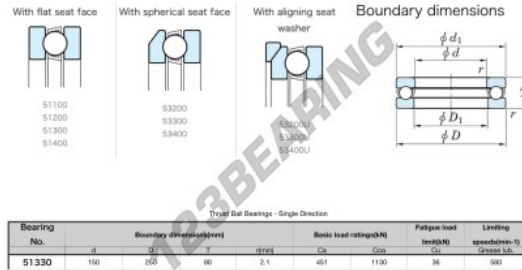

Thrust ball bearing 51330-JTEKT - 51330-JTEKT

<https://www.123bearing.ie/bearing-housing/deep-groove-bearing/thrust/51330-jtekt>

PRODUCT FEATURES

| | |
|------------------|---------------|
| Brand | JTEKT |
| N° Ean13 | 4549250135682 |
| Inside diameter | 150 mm |
| Outside diameter | 250 mm |
| Thickness | 80 mm |
| Limiting speed | 580 rpm |
| Dynamic load | 451 kN |
| Static load | 1130 kN |
| Packaging | 1 |