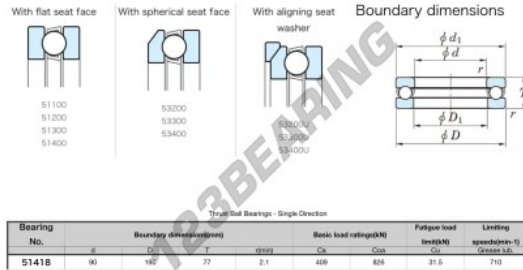

Thrust ball bearing 51418-JTEKT - 51418-JTEKT

<https://www.123bearing.ie/bearing-housing/deep-groove-bearing/thrust/51418-jtekt>

PRODUCT FEATURES

Brand	JTEKT
N° Ean13	4549250135859
Inside diameter	90 mm
Outside diameter	190 mm
Thickness	77 mm
Limiting speed	710 rpm
Dynamic load	409 kN
Static load	826 kN
Packaging	1