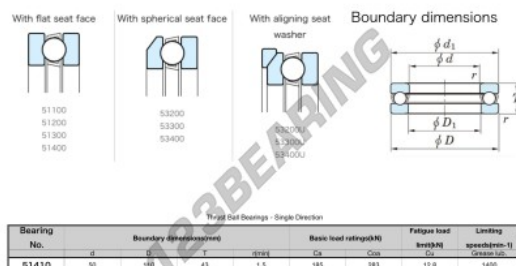

Thrust ball bearing 51410-JTEKT - 51410-JTEKT

<https://www.123bearing.ie/bearing-housing/deep-groove-bearing/thrust/51410-jtekt>

PRODUCT FEATURES

Brand	JTEKT
N° Ean13	4549250135750
Inside diameter	50 mm
Outside diameter	110 mm
Thickness	43 mm
Limiting speed	1400 rpm
Dynamic load	185 kN
Static load	283 kN
Packaging	1