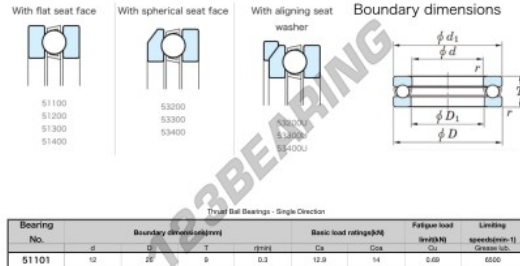

### PRODUCT FEATURES

Brand	JTEKT
N° Ean13	4549250134531
Inside diameter	12 mm
Outside diameter	26 mm
Thickness	9 mm
Limiting speed	6500 rpm
Dynamic load	12.9 kN
Static load	14 kN
Packaging	1

[contact@123bearing.ie](mailto:contact@123bearing.ie)