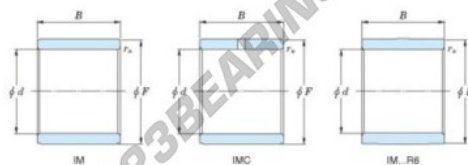

## Inner ring IM-19035-JTEKT - IM-19035-JTEKT

<https://www.123bearing.ie/bearing-housing/needle-roller-bearing/inner-ring/im-19035-jtekt>

Boundary dimensions

Metric combined

Bearing No.	Boundary dimensions(mm)			
	d	F	B	rs
IM 19035	35	40	27,5	0,35

## PRODUCT FEATURES

Brand	JTEKT
N° Ean13	3616060801357
Inside diameter	35 mm
Outside diameter	40 mm
Thickness	27.5 mm
Type	IM...P
Packaging	1

[contact@123bearing.ie](mailto:contact@123bearing.ie)

+33 359 36 04 90