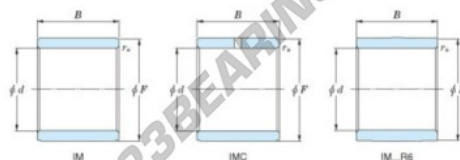

Inner ring IM-20630-JTEKT - IM-20630-JTEKT

<https://www.123bearing.ie/bearing-housing/needle-roller-bearing/inner-ring/im-20630-jtekt>

Boundary dimensions

Metric combined

Bearing No.	Boundary dimensions(mm)			
	d	F	B	rs
IM 20630	30	35	32	0,35

PRODUCT FEATURES

Brand	JTEKT
N° Ean13	3616060801340
Inside diameter	30 mm
Outside diameter	35 mm
Thickness	32 mm
Type	IM...P
Packaging	1

contact@123bearing.ie

+33 359 36 04 90

CRT4 de Lesquin 60 Rue Du Haut De Sainghin 59273 Fretin FRANCE