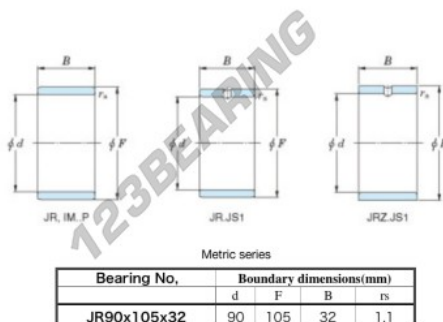

Inner ring JR90X105X32-JTEKT - JR90X105X32-JTEKT

<https://www.123bearing.ie/bearing-housing/needle-roller-bearing/inner-ring/jr90x105x32-jtekt>

Boundary dimensions

PRODUCT FEATURES

Brand	JTEKT
N° Ean13	3616060801050
Inside diameter	90 mm
Outside diameter	105 mm
Thickness	32 mm
Type	JR
Packaging	1