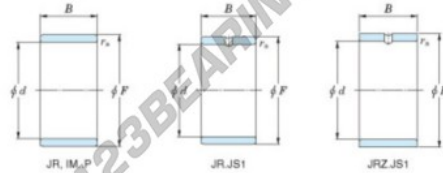

Inner ring JR90X100X36-JTEKT - JR90X100X36-JTEKT

<https://www.123bearing.ie/bearing-housing/needle-roller-bearing/inner-ring/jr90x100x36-jtekt>

Boundary dimensions

Metric series

Bearing No.	Boundary dimensions(mm)			
	d	F	B	rs
JR90x100x36	90	100	36	1

PRODUCT FEATURES

Brand	JTEKT
N° Ean13	3616060801043
Inside diameter	90 mm
Outside diameter	100 mm
Thickness	36 mm
Type	JR
Packaging	1

contact@123bearing.ie

+33 359 36 04 90

CRT4 de Lesquin 60 Rue Du Haut De Sainghin 59273 Fretin FRANCE