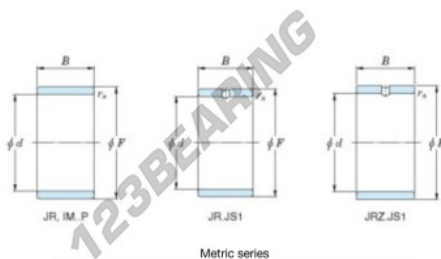

## Inner ring JR85X100X35-JTEKT - JR85X100X35-JTEKT

<https://www.123bearing.ie/bearing-housing/needle-roller-bearing/inner-ring/jr85x100x35-jtekt>

Boundary dimensions

Metric series

Bearing No.	Boundary dimensions(mm)			
	d	F	B	rs
JR85x100x35	85	100	35	1,1

## PRODUCT FEATURES

Brand	JTEKT
N° Ean13	3616060801005
Inside diameter	85 mm
Outside diameter	100 mm
Thickness	35 mm
Type	JR
Packaging	1

[contact@123bearing.ie](mailto:contact@123bearing.ie)

+33 359 36 04 90