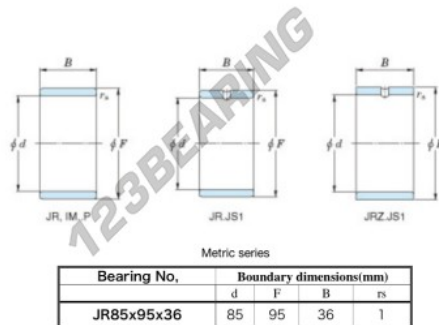

Inner ring JR85X95X36-JTEKT - JR85X95X36-JTEKT

<https://www.123bearing.ie/bearing-housing/needle-roller-bearing/inner-ring/jr85x95x36-jtekt>

Boundary dimensions

PRODUCT FEATURES

Brand	JTEKT
N° Ean13	3616060800992
Inside diameter	85 mm
Outside diameter	95 mm
Thickness	36 mm
Type	JR
Packaging	1