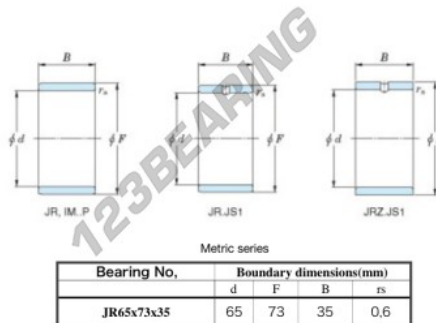

Inner ring JR65X73X35-JTEKT - JR65X73X35-JTEKT

<https://www.123bearing.ie/bearing-housing/needle-roller-bearing/inner-ring/jr65x73x35-jtekt>

Boundary dimensions

PRODUCT FEATURES

Brand	JTEKT
N° Ean13	3616060800800
Inside diameter	65 mm
Outside diameter	73 mm
Thickness	35 mm
Type	JR
Packaging	1