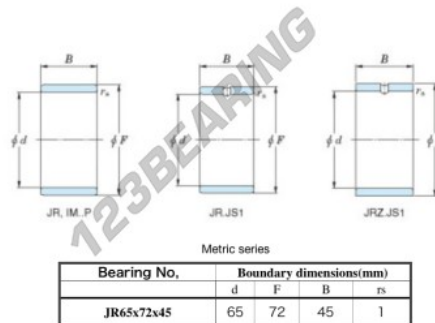

Inner ring JR65X72X45-JTEKT - JR65X72X45-JTEKT

<https://www.123bearing.ie/bearing-housing/needle-roller-bearing/inner-ring/jr65x72x45-jtekt>

Boundary dimensions

PRODUCT FEATURES

Brand	JTEKT
N° Ean13	3616060800787
Inside diameter	65 mm
Outside diameter	72 mm
Thickness	45 mm
Type	JR
Packaging	1