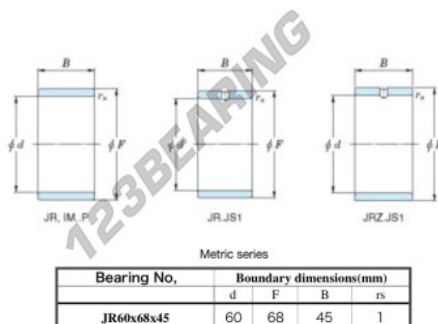

Inner ring JR60X68X45-JTEKT - JR60X68X45-JTEKT

<https://www.123bearing.ie/bearing-housing/needle-roller-bearing/inner-ring/jr60x68x45-jtekt>

Boundary dimensions

PRODUCT FEATURES

Brand	JTEKT
N° Ean13	3616060800725
Inside diameter	60 mm
Outside diameter	68 mm
Thickness	45 mm
Type	JR
Packaging	1