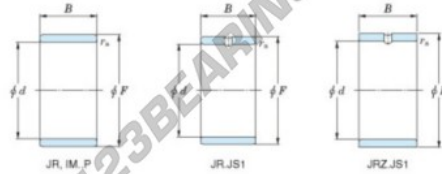

Inner ring JR60X65X25-JTEKT - JR60X65X25-JTEKT

<https://www.123bearing.ie/bearing-housing/needle-roller-bearing/inner-ring/jr60x65x25-jtekt>

Boundary dimensions

Metric series

Bearing No.	Boundary dimensions(mm)			
	d	F	B	rs
JR60x68x25	60	68	25	0,6

PRODUCT FEATURES

Brand	JTEKT
N° Ean13	3616060800701
Inside diameter	60 mm
Inside diameter	2.362" inch
Outside diameter	68 mm
Outside diameter	2.677" inch
Thickness	25 mm
Thickness	0.984" inch
Type	JR
Packaging	1