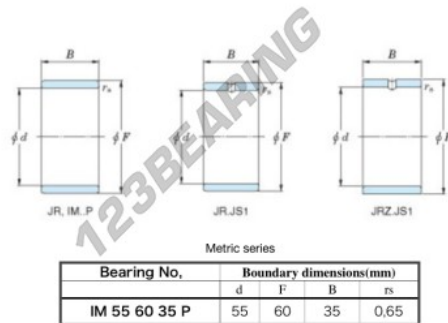

Inner ring IM-55-60-35-P-JTEKT - IM-55-60-35-P-JTEKT

<https://www.123bearing.ie/bearing-housing/needle-roller-bearing/inner-ring/im-55-60-35-p-jtekt>

Boundary dimensions

PRODUCT FEATURES

Brand	JTEKT
N° Ean13	3616060802422
Inside diameter	55 mm
Outside diameter	60 mm
Thickness	35 mm
Type	IM...P
Packaging	1