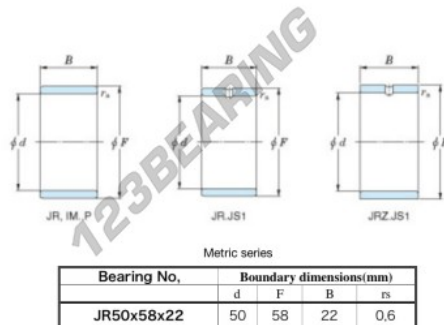

Inner ring JR50X58X22-JTEKT - JR50X58X22-JTEKT

<https://www.123bearing.ie/bearing-housing/needle-roller-bearing/inner-ring/jr50x58x22-jtekt>

Boundary dimensions

PRODUCT FEATURES

Brand	JTEKT
N° Ean13	3616060800534
Inside diameter	50 mm
Outside diameter	58 mm
Thickness	22 mm
Type	JR
Packaging	1