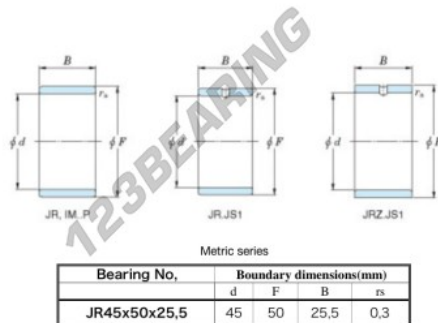

Inner ring JR45X50X25.50-JTEKT - JR45X50X25.50-JTEKT

<https://www.123bearing.ie/bearing-housing/needle-roller-bearing/inner-ring/jr45x50x25.50-jtekt>

Boundary dimensions

PRODUCT FEATURES

Brand	JTEKT
N° Ean13	3616060800367
Inside diameter	45 mm
Outside diameter	50 mm
Thickness	25.5 mm
Type	JR
Packaging	1