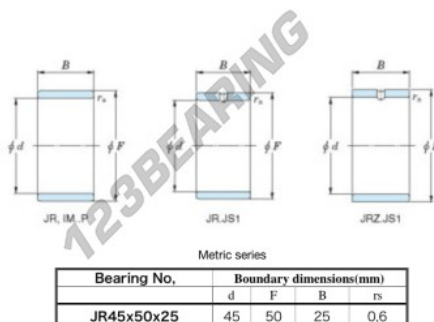

Inner ring JR45X50X25-JTEKT - JR45X50X25-JTEKT

<https://www.123bearing.ie/bearing-housing/needle-roller-bearing/inner-ring/jr45x50x25-jtekt>

Boundary dimensions

PRODUCT FEATURES

Brand	JTEKT
N° Ean13	3616060800350
Inside diameter	45 mm
Outside diameter	50 mm
Thickness	25 mm
Type	JR
Packaging	1
Standard	No standard