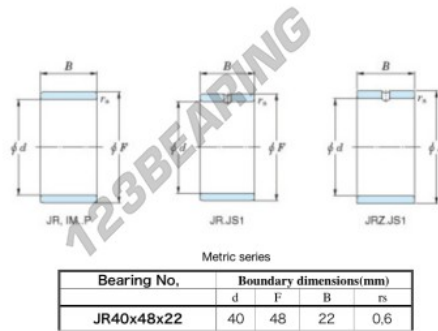

## Inner ring JR40X48X22-JTEKT - JR40X48X22-JTEKT

<https://www.123bearing.ie/bearing-housing/needle-roller-bearing/inner-ring/jr40x48x22-jtekt>

Boundary dimensions

### PRODUCT FEATURES

Brand	JTEKT
N° Ean13	3616060800282
Inside diameter	40 mm
Outside diameter	48 mm
Thickness	22 mm
Type	JR
Packaging	1

[contact@123bearing.ie](mailto:contact@123bearing.ie)

+33 359 36 04 90