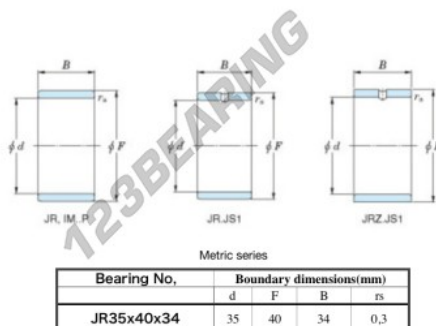

Inner ring JR35X40X34-JTEKT - JR35X40X34-JTEKT

<https://www.123bearing.ie/bearing-housing/needle-roller-bearing/inner-ring/jr35x40x34-jtekt>

Boundary dimensions

PRODUCT FEATURES

Brand	JTEKT
N° Ean13	3616060800114
Inside diameter	35 mm
Inside diameter	1.378" inch
Outside diameter	40 mm
Outside diameter	1.575" inch
Thickness	34 mm
Thickness	1.339" inch
Type	JR
Packaging	1