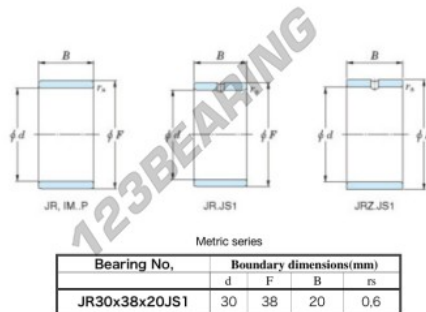

Inner ring JR30X38X20JS1-JTEKT - JR30X38X20JS1-JTEKT

<https://www.123bearing.ie/bearing-housing/needle-roller-bearing/inner-ring/jr30x38x20js1-jtekt>

Boundary dimensions

PRODUCT FEATURES

Brand	JTEKT
N° Ean13	3616060800015
Inside diameter	30 mm
Outside diameter	38 mm
Thickness	20 mm
Type	JR...JS1
Packaging	1