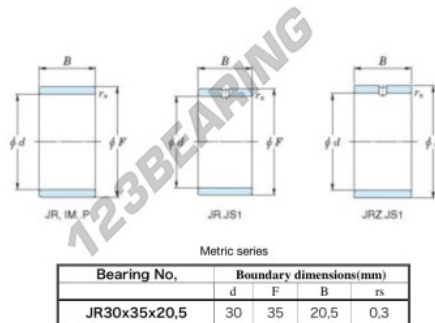

## Inner ring JR30X35X20.50-JTEKT - JR30X35X20.50-JTEKT

<https://www.123bearing.ie/bearing-housing/needle-roller-bearing/inner-ring/jr30x35x20.50-jtekt>

Boundary dimensions

## PRODUCT FEATURES

Brand	JTEKT
N° Ean13	3616060799975
Inside diameter	30 mm
Outside diameter	35 mm
Thickness	20.5 mm
Type	JR
Packaging	1

[contact@123bearing.ie](mailto:contact@123bearing.ie)

+33 359 36 04 90