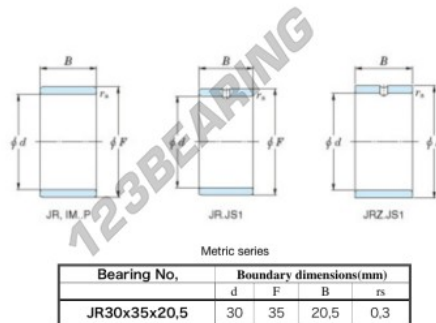

Inner ring JR30X35X20.50-JTEKT - JR30X35X20.50-JTEKT

<https://www.123bearing.ie/bearing-housing/needle-roller-bearing/inner-ring/jr30x35x20.50-jtekt>

Boundary dimensions

PRODUCT FEATURES

Brand	JTEKT
N° Ean13	3616060799975
Inside diameter	30 mm
Outside diameter	35 mm
Thickness	20.5 mm
Type	JR
Packaging	1