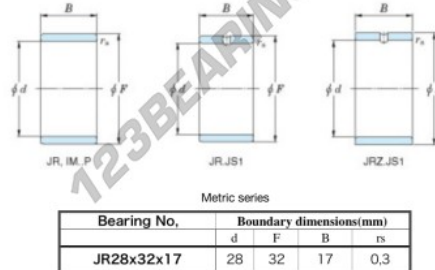

Inner ring JR28X32X17-JTEKT - JR28X32X17-JTEKT

<https://www.123bearing.ie/bearing-housing/needle-roller-bearing/inner-ring/jr28x32x17-jtekt>

Boundary dimensions

PRODUCT FEATURES

Brand	JTEKT
N° Ean13	3616060799876
Inside diameter	28 mm
Outside diameter	32 mm
Thickness	17 mm
Type	JR
Packaging	1