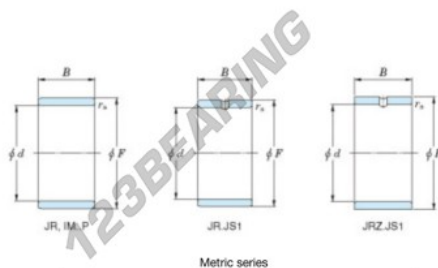

Inner ring JR25X30X16-JTEKT - JR25X30X16-JTEKT

<https://www.123bearing.ie/bearing-housing/needle-roller-bearing/inner-ring/jr25x30x16-jtekt>

Boundary dimensions

Bearing No.	Boundary dimensions(mm)			
	d	F	B	rs
JR25x30x16	25	30	16	0.3

PRODUCT FEATURES

Brand	JTEKT
N° Ean13	3616060799760
Inside diameter	25 mm
Outside diameter	30 mm
Thickness	16 mm
Type	JR
Packaging	1

contact@123bearing.ie

+33 359 36 04 90

CRT4 de Lesquin 60 Rue Du Haut De Sainghin 59273 Fretin FRANCE