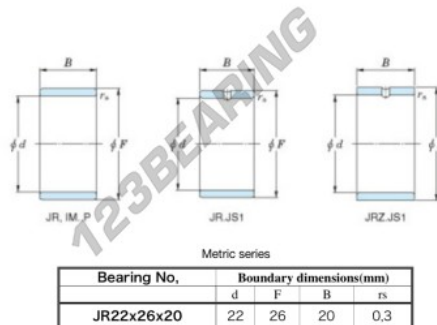

Inner ring JR22X26X20-JTEKT - JR22X26X20-JTEKT

<https://www.123bearing.ie/bearing-housing/needle-roller-bearing/inner-ring/jr22x26x20-jtekt>

Boundary dimensions

PRODUCT FEATURES

Brand	JTEKT
N° Ean13	3616060799425
Inside diameter	22 mm
Outside diameter	26 mm
Thickness	20 mm
Type	JR
Packaging	1