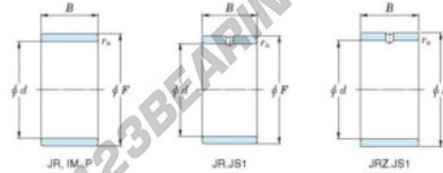

Inner ring JR20X25X38.50-JTEKT - JR20X25X38.50-JTEKT

<https://www.123bearing.ie/bearing-housing/needle-roller-bearing/inner-ring/jr20x25x38.50-jtekt>

Boundary dimensions

Metric series

Bearing No.	Boundary dimensions(mm)			
	d	F	B	rs
JR20x25x38,5	20	25	38,5	0,3

PRODUCT FEATURES

Brand	JTEKT
N° Ean13	3616060799401
Inside diameter	20 mm
Outside diameter	25 mm
Thickness	38.5 mm
Type	JR
Packaging	1

contact@123bearing.ie

+33 359 36 04 90

CRT4 de Lesquin 60 Rue Du Haut De Sainghin 59273 Fretin FRANCE