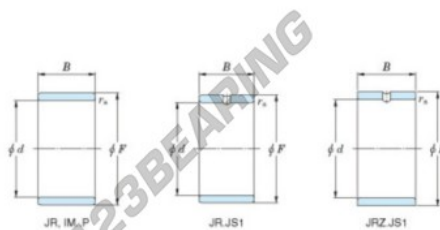

Inner ring JR20X25X38.50-JTEKT - JR20X25X38.50-JTEKT

<https://www.123bearing.ie/bearing-housing/needle-roller-bearing/inner-ring/jr20x25x38.50-jtekt>

Boundary dimensions

Metric series

Bearing No.	Boundary dimensions(mm)			
	d	F	B	rs
JR20x25x38,5	20	25	38,5	0,3

PRODUCT FEATURES

Brand	JTEKT
N° Ean13	3616060799401
Inside diameter	20 mm
Outside diameter	25 mm
Thickness	38.5 mm
Type	JR
Packaging	1

contact@123bearing.ie

+33 359 36 04 90

CRT4 de Lesquin 60 Rue Du Haut De Sainghin 59273 Fretin FRANCE