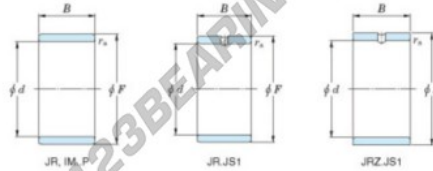

## Inner ring JR20X25X32-JTEKT - JR20X25X32-JTEKT

<https://www.123bearing.ie/bearing-housing/needle-roller-bearing/inner-ring/jr20x25x32-jtekt>

Boundary dimensions

Metric series

Bearing No.	Boundary dimensions(mm)			
	d	F	B	rs
JR20x25x32	20	25	32	0,3

## PRODUCT FEATURES

Brand	JTEKT
N° Ean13	3616060799395
Inside diameter	20 mm
Outside diameter	25 mm
Thickness	32 mm
Type	JR
Packaging	1

[contact@123bearing.ie](mailto:contact@123bearing.ie)

+33 359 36 04 90