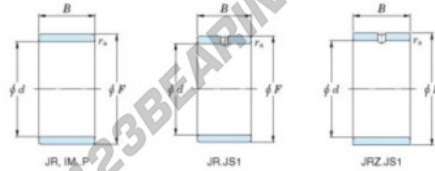

## Inner ring JR20X25X32-JTEKT - JR20X25X32-JTEKT

<https://www.123bearing.ie/bearing-housing/needle-roller-bearing/inner-ring/jr20x25x32-jtekt>

Boundary dimensions

Metric series

Bearing No.	Boundary dimensions(mm)			
	d	F	B	rs
JR20x25x32	20	25	32	0,3

## PRODUCT FEATURES

Brand	JTEKT
N° Ean13	3616060799395
Inside diameter	20 mm
Outside diameter	25 mm
Thickness	32 mm
Type	JR
Packaging	1

[contact@123bearing.ie](mailto:contact@123bearing.ie)

+33 359 36 04 90