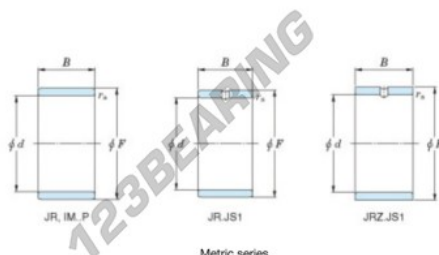

Inner ring JR17X22X23-JTEKT - JR17X22X23-JTEKT

<https://www.123bearing.ie/bearing-housing/needle-roller-bearing/inner-ring/jr17x22x23-jtekt>

Boundary dimensions

Metric series

Bearing No.	Boundary dimensions(mm)			
	d	F	B	rs
JR17x22x23	17	22	23	0,3

PRODUCT FEATURES

Brand	JTEKT
N° Ean13	3616060799258
Inside diameter	17 mm
Outside diameter	22 mm
Thickness	23 mm
Type	JR
Packaging	1

contact@123bearing.ie

+33 359 36 04 90

CRT4 de Lesquin 60 Rue Du Haut De Sainghin 59273 Fretin FRANCE