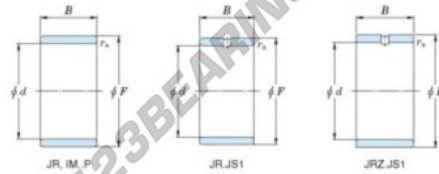

## Inner ring JR17X22X16JS1-JTEKT - JR17X22X16JS1-JTEKT

<https://www.123bearing.ie/bearing-housing/needle-roller-bearing/inner-ring/jr17x22x16js1-jtekt>

Boundary dimensions

Metric series

Bearing No.	Boundary dimensions(mm)			
	d	F	B	rs
JR17x22x16JS1	17	22	16	0,3

## PRODUCT FEATURES

Brand	JTEKT
N° Ean13	3616060799227
Inside diameter	17 mm
Outside diameter	22 mm
Thickness	16 mm
Type	JR...JS1
Packaging	1

[contact@123bearing.ie](mailto:contact@123bearing.ie)

+33 359 36 04 90