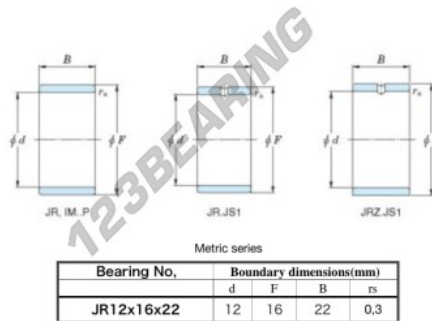

Inner ring JR12X16X22-JTEKT - JR12X16X22-JTEKT

<https://www.123bearing.ie/bearing-housing/needle-roller-bearing/inner-ring/jr12x16x22-jtekt>

Boundary dimensions

PRODUCT FEATURES

Brand	JTEKT
N° Ean13	3616060798992
Inside diameter	12 mm
Outside diameter	16 mm
Thickness	22 mm
Type	JR
Packaging	1