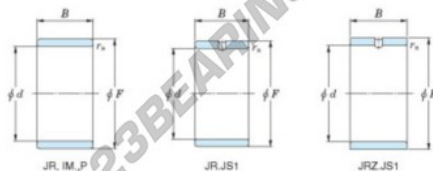

Inner ring JR12X16X12JS1-JTEKT - JR12X16X12JS1-JTEKT

<https://www.123bearing.ie/bearing-housing/needle-roller-bearing/inner-ring/jr12x16x12js1-jtekt>

Boundary dimensions

Metric series

Bearing No.	Boundary dimensions(mm)			
	d	F	B	rs
JR12x16x12JS1	12	16	12	0,3

PRODUCT FEATURES

Brand	JTEKT
N° Ean13	3616060798947
Inside diameter	12 mm
Outside diameter	16 mm
Thickness	12 mm
Type	JR...JS1
Packaging	1

contact@123bearing.ie

+33 359 36 04 90

CRT4 de Lesquin 60 Rue Du Haut De Sainghin 59273 Fretin FRANCE