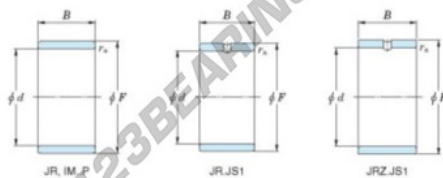

Inner ring JR12X16X12-JTEKT - JR12X16X12-JTEKT

<https://www.123bearing.ie/bearing-housing/needle-roller-bearing/inner-ring/jr12x16x12-jtekt>

Boundary dimensions

Metric series

Bearing No.	Boundary dimensions(mm)			
	d	F	B	rs
JR12x16x12	12	16	12	0,3

PRODUCT FEATURES

Brand	JTEKT
N° Ean13	3616060798930
Inside diameter	12 mm
Outside diameter	16 mm
Thickness	12 mm
Type	JR
Packaging	1

contact@123bearing.ie

+33 359 36 04 90

CRT4 de Lesquin 60 Rue Du Haut De Sainghin 59273 Fretin FRANCE