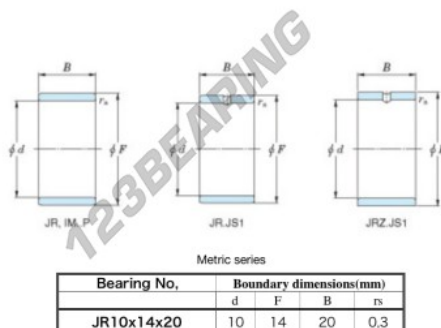

Inner ring JR10X14X20-JTEKT - JR10X14X20-JTEKT

<https://www.123bearing.ie/bearing-housing/needle-roller-bearing/inner-ring/jr10x14x20-jtekt>

Boundary dimensions

PRODUCT FEATURES

Brand	JTEKT
N° Ean13	3616060796882
Inside diameter	10 mm
Outside diameter	14 mm
Thickness	20 mm
Type	JR
Packaging	1