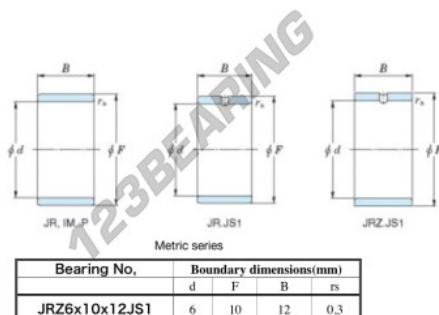

## Inner ring JRZ6X10X12JS1-JTEKT - JRZ6X10X12JS1-JTEKT

<https://www.123bearing.ie/bearing-housing/needle-roller-bearing/inner-ring/jrz6x10x12js1-jtekt>

Boundary dimensions

## PRODUCT FEATURES

Brand	JTEKT
N° Ean13	3616060796684
Inside diameter	6 mm
Outside diameter	10 mm
Thickness	12 mm
Type	JR...JS1
Packaging	1

[contact@123bearing.ie](mailto:contact@123bearing.ie)

+33 359 36 04 90