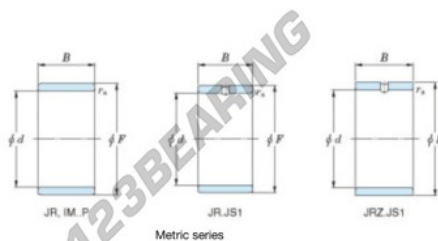

## Inner ring JR6X10X10JS1-JTEKT - JR6X10X10JS1-JTEKT

<https://www.123bearing.ie/bearing-housing/needle-roller-bearing/inner-ring/jr6x10x10js1-jtekt>

Boundary dimensions

Metric series

Bearing No.	Boundary dimensions(mm)			
	d	F	B	rs
JR6x10x10	6	10	10	0,3

## PRODUCT FEATURES

Brand	JTEKT
N° Ean13	3616060796660
Inside diameter	6 mm
Outside diameter	10 mm
Thickness	10 mm
Type	JR
Packaging	1

[contact@123bearing.ie](mailto:contact@123bearing.ie)

+33 359 36 04 90