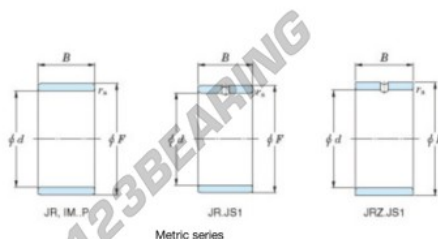

Inner ring JR6X10X10-JTEKT - JR6X10X10-JTEKT

<https://www.123bearing.ie/bearing-housing/needle-roller-bearing/inner-ring/jr6x10x10-jtekt>

Boundary dimensions

Metric series

Bearing No.	Boundary dimensions(mm)			
	d	F	B	rs
JR6x10x10	6	10	10	0,3

PRODUCT FEATURES

Brand	JTEKT
N° Ean13	3616060796653
Inside diameter	6 mm
Outside diameter	10 mm
Thickness	10 mm
Type	JR
Packaging	1

contact@123bearing.ie

+33 359 36 04 90

CRT4 de Lesquin 60 Rue Du Haut De Sainghin 59273 Fretin FRANCE