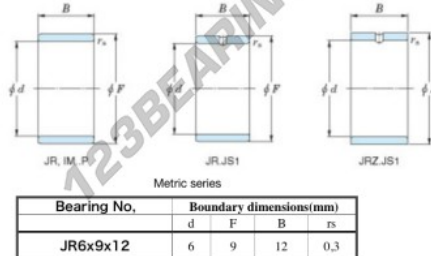

## Inner ring JR6X9X12-JTEKT - JR6X9X12-JTEKT

<https://www.123bearing.ie/bearing-housing/needle-roller-bearing/inner-ring/jr6x9x12-jtekt>

Boundary dimensions

## PRODUCT FEATURES

Brand	JTEKT
N° Ean13	3616060796639
Inside diameter	6 mm
Outside diameter	9 mm
Thickness	12 mm
Type	JR
Packaging	1

[contact@123bearing.ie](mailto:contact@123bearing.ie)

+33 359 36 04 90