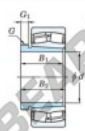

Spherical roller bearing 23172RHAK-AH3172-JTEKT - 23172RHAK-AH3172-JTEKT

<https://www.123bearing.ie/bearing-housing/roller-bearing/spherical/23172rhak-ah3172-jtekt>

Boundary dimensions

PRODUCT FEATURES

Brand	JTEKT
N° Ean13	3616060796240
Inside diameter	340 mm
Outside diameter	600 mm
Thickness	192 mm
Limiting speed	450 rpm
Dynamic load	4830 kN
Static load	7210 kN
Packaging	1

contact@123bearing.ie

+33 359 36 04 90

CRT4 de Lesquin 60 Rue Du Haut De Sainghin 59273 Fretin FRANCE