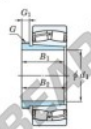

Spherical roller bearing

23072RK-AH3072-JTEKT - 23072RK-AH3072-JTEKT

https://www.123bearing.ie/bearing-housing/roller-bearing/spherical/23072rk-ah3072-jtekt

Boundary dimensions

PRODUCT FEATURES

Brand	JTEKT
N° Ean13	3616060796219
Inside diameter	340 mm
Outside diameter	540 mm
Thickness	134 mm
Limiting speed	500 rpm
Dynamic load	2860 kN
Static load	4800 kN
Packaging	1

contact@123bearing.ie

+33 359 36 04 90

CRT4 de Lesquin 60 Rue Du Haut De Sainghin 59273 Fretin FRANCE