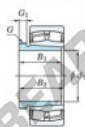

Spherical roller bearing 24160RHAK30-AH24160-JTEKT - 24160RHAK30-AH24160-JTEKT

<https://www.123bearing.ie/bearing-housing/roller-bearing/spherical/24160rhak30-ah24160-jtekt>

Boundary dimensions

PRODUCT FEATURES

Brand	JTEKT
N° Ean13	3616060794703
Inside diameter	280 mm
Outside diameter	500 mm
Thickness	200 mm
Limiting speed	590 rpm
Dynamic load	4030 kN
Static load	6420 kN
Packaging	1

contact@123bearing.ie

+33 359 36 04 90

CRT4 de Lesquin 60 Rue Du Haut De Sainghin 59273 Fretin FRANCE