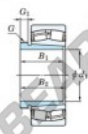

Spherical roller bearing 22356RHAK-AH2356-JTEKT - 22356RHAK-AH2356-JTEKT

<https://www.123bearing.ie/bearing-housing/roller-bearing/spherical/22356rhak-ah2356-jtekt>

Boundary dimensions

PRODUCT FEATURES

Brand	JTEKT
N° Ean13	3616060794628
Inside diameter	260 mm
Outside diameter	580 mm
Thickness	175 mm
Limiting speed	530 rpm
Dynamic load	4390 kN
Static load	5260 kN
Packaging	1

contact@123bearing.ie

+33 359 36 04 90

CRT4 de Lesquin 60 Rue Du Haut De Sainghin 59273 Fretin FRANCE