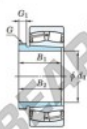

Spherical roller bearing 24052RHAK-AH24052-JTEKT - 24052RHAK-AH24052-JTEKT

<https://www.123bearing.ie/bearing-housing/roller-bearing/spherical/24052rhak-ah24052-jtekt>

Boundary dimensions

PRODUCT FEATURES

Brand	JTEKT
N° Ean13	3616060794369
Inside diameter	240 mm
Outside diameter	400 mm
Thickness	140 mm
Limiting speed	760 rpm
Dynamic load	2270 kN
Static load	3670 kN
Packaging	1

contact@123bearing.ie

+33 359 36 04 90

CRT4 de Lesquin 60 Rue Du Haut De Sainghin 59273 Fretin FRANCE