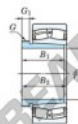

Spherical roller bearing 22348RHAK-AH2348-JTEKT - 22348RHAK-AH2348-JTEKT

<https://www.123bearing.ie/bearing-housing/roller-bearing/spherical/22348rhak-ah2348-jtekt>

Boundary dimensions

Bearing No.	Boundary dimensions(mm)			Basic load ratings(kN)		Limiting speeds(r/min)	
	d	D	B	d ₂	C	C ₀	n ₁
22348RHAK-AH2348	220	500	155	5	3400	3990	650

PRODUCT FEATURES

Brand	JTEKT
N° Ean13	3616060794321
Inside diameter	220 mm
Inside diameter	8.661" inch
Outside diameter	500 mm
Outside diameter	19.685" inch
Thickness	155 mm
Thickness	6.102" inch
Limiting speed	650 rpm
Dynamic load	3400 kN
Static load	3990 kN
Packaging	1